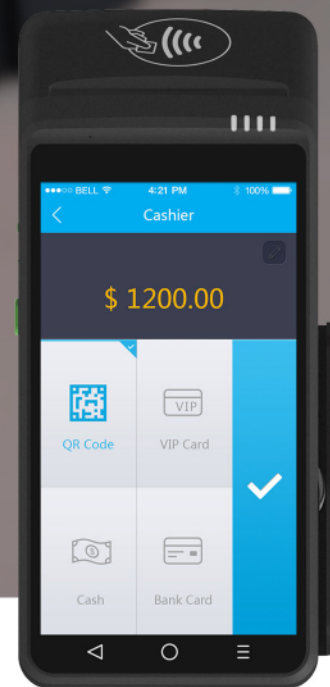

# Q2

Most Affordable  
Smart POS

payWave

MasterCard TQM

paypass

expressPay

- Omni-channel acceptance (swipe, chip, contactless, eWallet, pre-paid, barcode, and biometrics) and high-speed printing
- PIN on glass featuring a smooth transaction flow on a 5.5" touch screen and color display
- Handheld or countertop flexibility

---

*WizarPOS, the trailblazer in Android POS terminal technology, is committed to empowering secure, future-proof, and scalable payment solutions worldwide.*